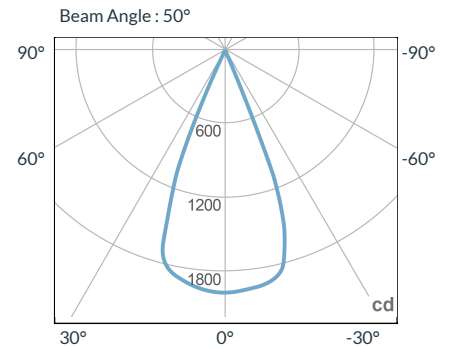

19 Degree

Distance		3' (~0.9 m)	10' (~3.0 m)	15' (~4.6 m)
@3200K	fc	2202	174	83
	lux	23702	1873	894
@5600K	fc	2239	177	84
	lux	24101	1906	905
Beam Diameter		Ø 0.9' (~0.3m)	Ø 3.0' (~0.9m)	Ø 4.6' (~1.4m)

26 Degree

Distance		3' (~0.9 m)	10' (~3.0 m)	15' (~4.6 m)
@3200K	fc	1978	160	77
	lux	21292	1726	831
@5600K	fc	2079	169	81
	lux	22379	1814	873
Beam Diameter		Ø 1.2' (~0.4m)	Ø 4.0' (~1.2m)	Ø 5.9' (~1.8m)

36 Degree

Distance		3' (~0.9 m)	10' (~3.0 m)	15' (~4.6 m)
@3200K	fc	743	60	29
	lux	7998	646	313
@5600K	fc	820	67	32
	lux	8827	722	345
Beam Diameter		Ø 1.7' (~0.5m)	Ø 5.6' (~1.7m)	Ø 8.2' (~2.5m)

50 Degree

Distance		3' (~0.9 m)	10' (~3.0 m)	15' (~4.6 m)
@3200K	fc	269	22	11
	lux	2896	237	119
@5600K	fc	285	23	11
	lux	3068	248	119
Beam Diameter		Ø 2.3' (~0.7m)	Ø 7.7' (~2.4m)	Ø 11.7' (~3.6m)

ACCESSORIES

(specify finish by adding -BK or -WH)