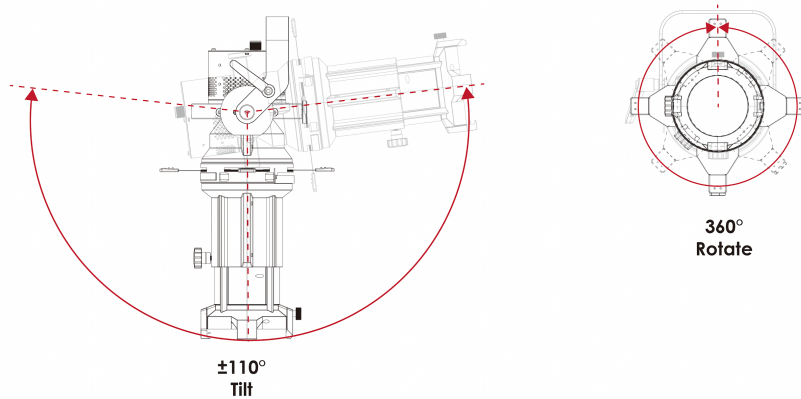

MECHANICAL FIGURES

PSP

US

PSP

EU

TILT/ROTATION