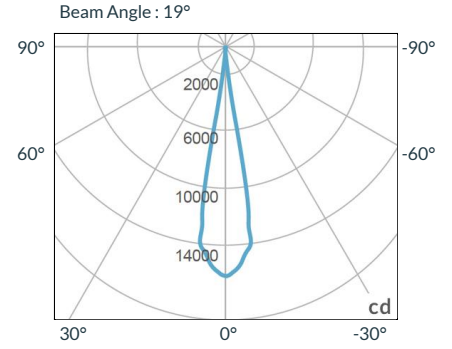

SPECIFICATIONS

Beam Angle	19° / 26° / 36° / 50°
CRI / TLCI	95/90 typical (in CCT Mode of 2800K-6500K)
Dimming	100% - 0% flicker free
AC Power Draw	90W max
AC Input	100 - 240V AC, 50 - 60Hz
Remote Control	DMX 512
Cooling	Fan Cooled
Acoustic Noise	19 dBA (Auto Mode)
Operating Temp.	32 - 104°F (0 - 40°C)
Weight (Fixture + Power Supply)	7.3lb / 3.3kg
Gobo Size	Diameter: M Size (66mm)
	Max Image: 48mm
	Max Thickness: 1mm

19 Degree

Distance		3' (~0.9 m)	10' (~3.0 m)	15' (~4.6 m)
@3200K	fc	2202	174	83
	lux	23702	1873	894
@5600K	fc	2239	177	84
	lux	24101	1906	905
Beam Diameter		Ø 0.9' (~0.3m)	Ø 3.0' (~0.9m)	Ø 4.6' (~1.4m)

26 Degree

Distance		3' (~0.9 m)	10' (~3.0 m)	15' (~4.6 m)
@3200K	fc	1978	160	77
	lux	21292	1726	831
@5600K	fc	2079	169	81
	lux	22379	1814	873
Beam Diameter		Ø 1.2' (~0.4m)	Ø 4.0' (~1.2m)	Ø 5.9' (~1.8m)

36 Degree

Distance		3' (~0.9 m)	10' (~3.0 m)	15' (~4.6 m)
@3200K	fc	743	60	29
	lux	7998	646	313
@5600K	fc	820	67	32
	lux	8827	722	345
Beam Diameter		Ø 1.7' (~0.5m)	Ø 5.6' (~1.7m)	Ø 8.2' (~2.5m)

50 Degree