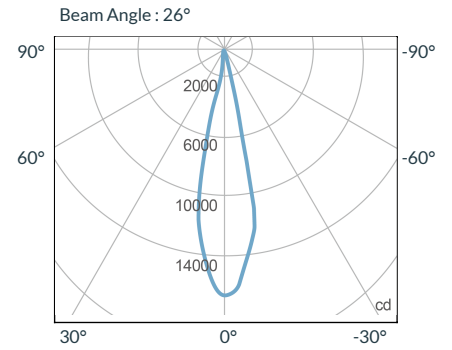

19 Degree

Distance		3' (~0.9 m)	10' (~3.0 m)	15' (~4.6 m)
@3200K	fc	2202	174	83
	lux	23702	1873	894
@5600K	fc	2239	177	84
	lux	24101	1906	905
Beam Diameter		Ø 0.9' (~0.3m)	Ø 3.0' (~0.9m)	Ø 4.6' (~1.4m)

26 Degree

Distance		3' (~0.9 m)	10' (~3.0 m)	15' (~4.6 m)
@3200K	fc	1978	160	77
	lux	21292	1726	831
@5600K	fc	2079	169	81
	lux	22379	1814	873
Beam Diameter		Ø 1.2' (~0.4m)	Ø 4.0' (~1.2m)	Ø 5.9' (~1.8m)

36 Degree

Distance		3' (~0.9 m)	10' (~3.0 m)	15' (~4.6 m)
@3200K	fc	743	60	29
	lux	7998	646	313
@5600K	fc	820	67	32
	lux	8827	722	345
Beam Diameter		Ø 1.7' (~0.5m)	Ø 5.6' (~1.7m)	Ø 8.2' (~2.5m)

50 Degree

Distance		3' (~0.9 m)	10' (~3.0 m)	15' (~4.6 m)
@3200K	fc	269	22	11
	lux	2896	237	119
@5600K	fc	285	23	11
	lux	3068	248	119
Beam Diameter		Ø 2.3' (~0.7m)	Ø 7.7' (~2.4m)	Ø 11.7' (~3.6m)

ACCESSORIES

(specify finish by adding -BK or -WH)