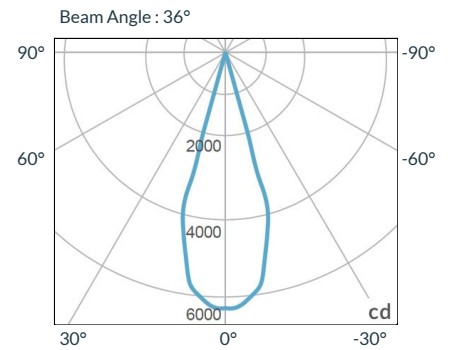

19 Degree

Distance		3' (~0.9 m)	10' (~3.0 m)	15' (~4.6 m)
@3200K	fc	2202	174	83
	lux	23702	1873	894
@5600K	fc	2239	177	84
	lux	24101	1906	905
Beam Diameter		Ø 0.9' (~0.3m)	Ø 3.0' (~0.9m)	Ø 4.6' (~1.4m)

26 Degree

Distance		3' (~0.9 m)	10' (~3.0 m)	15' (~4.6 m)
@3200K	fc	1978	160	77
	lux	21292	1726	831
@5600K	fc	2079	169	81
	lux	22379	1814	873
Beam Diameter		Ø 1.2' (~0.4m)	Ø 4.0' (~1.2m)	Ø 5.9' (~1.8m)

36 Degree

Distance		3' (~0.9 m)	10' (~3.0 m)	15' (~4.6 m)
@3200K	fc	743	60	29
	lux	7998	646	313
@5600K	fc	820	67	32
	lux	8827	722	345
Beam Diameter		Ø 1.7' (~0.5m)	Ø 5.6' (~1.7m)	Ø 8.2' (~2.5m)

50 Degree

Distance		3' (~0.9 m)	10' (~3.0 m)	15' (~4.6 m)
@3200K	fc	269	22	11
	lux	2896	237	119
@5600K	fc	285	23	11
	lux	3068	248	119
Beam Diameter		Ø 2.3' (~0.7m)	Ø 7.7' (~2.4m)	Ø 11.7' (~3.6m)

ACCESSORIES

(specify finish by adding -BK or -WH)