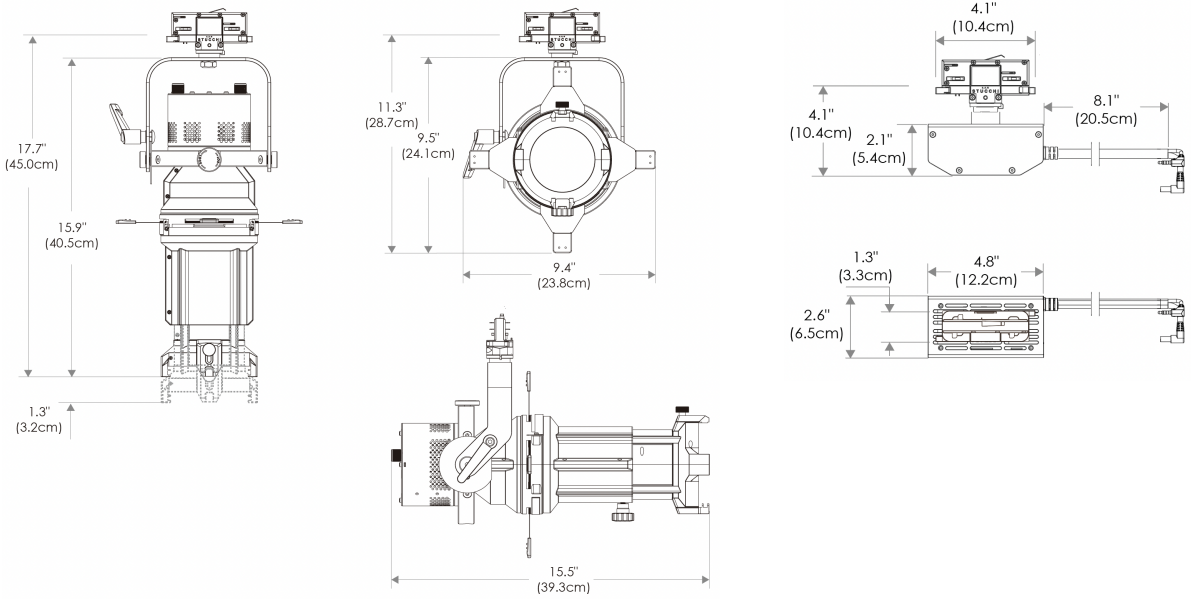

PSP

EU

TILT/ROTATION