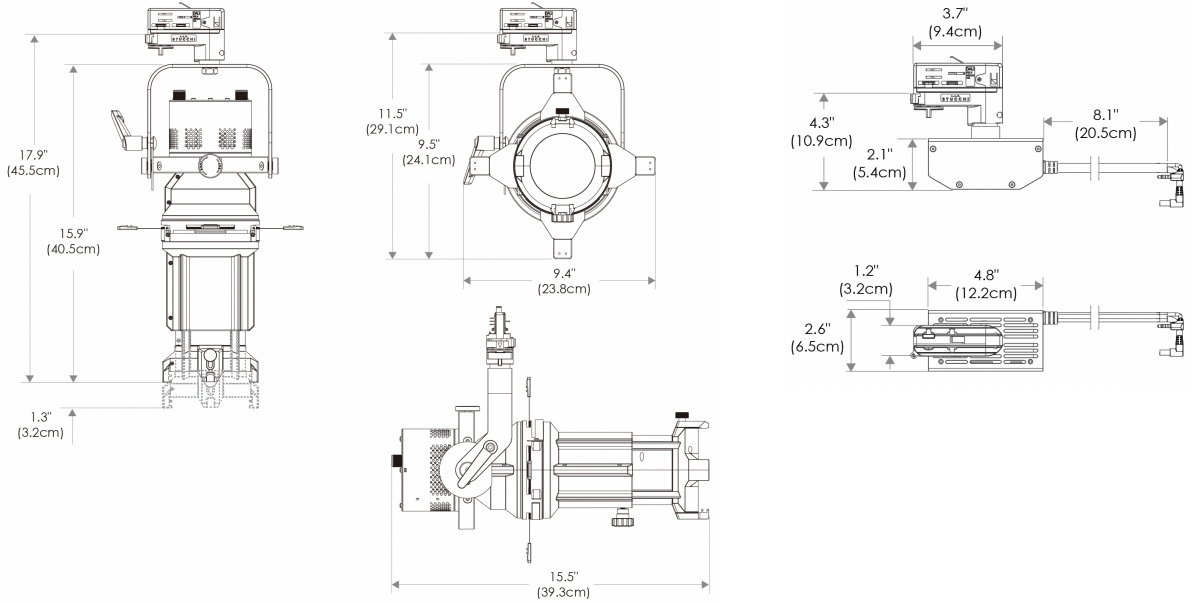

MECHANICAL FIGURES

PSP

US